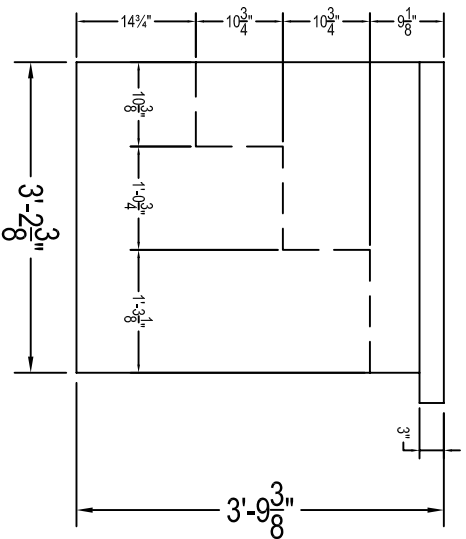

<b>Sweetwater Step</b>	
Title:	<b>2'R Corner Cantilever Step</b>
Part No.:	<b>HS109N</b>
Date:	<b>Jan. 2007</b>
Drawn by:	<b>D. Melton</b>

**HYDRA POOLS**

©2007 Hydra Pools