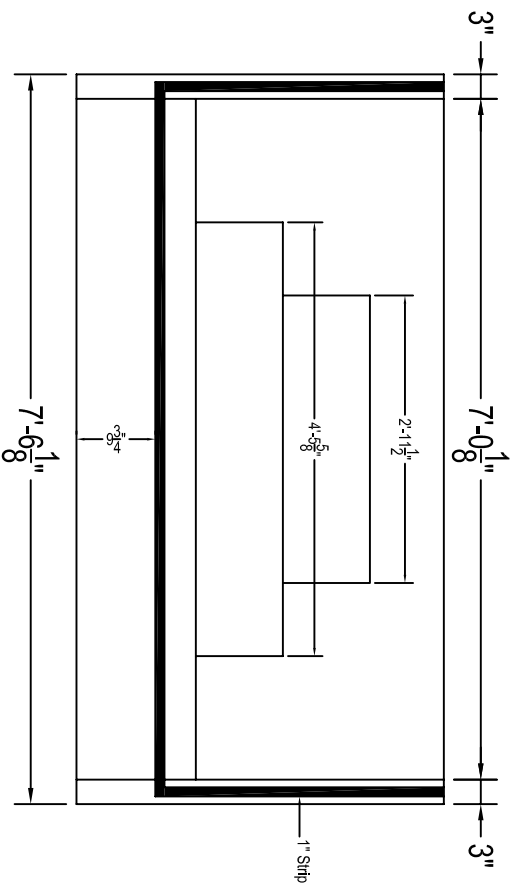

<b>Sweetwater Step</b>	
Title:	<b>2'R Corner Cantilever Step</b>
Part No.:	<b>HS109N</b>
Date:	<b>Jan. 2007</b>
Drawn by:	<b>D. Melton</b>

**HYDRA POOLS**

©2007 Hydra Pools